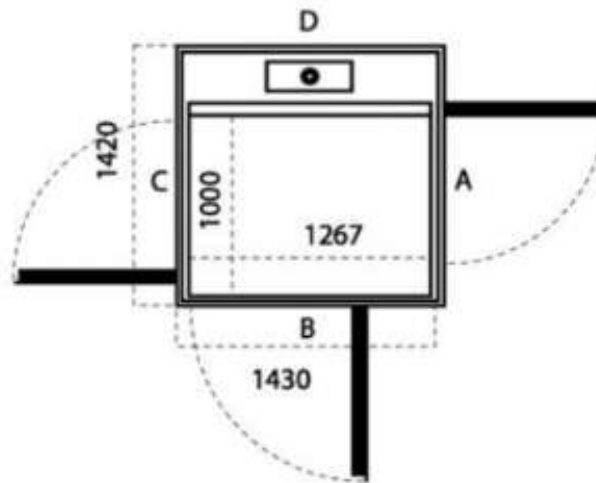

As Small As 1 M²

S4 300 KG PLATFORM SIZE (WXD) MM

Platform size	1100 x 930
Finished size	1460 x 972
Cut-Out Size	1520 x 1080

M3 400 KG PLATFORM SIZE (WXD) MM

Platform size	1000 x 1267
Finished size	1360 x 1309
Cut-Out Size	1420 x 1430

L4 500 KG PLATFORM SIZE (WXD) MM

Platform size	1100 x 1467
Finished size	1460 x 1509
Cut-Out Size	1520 x 1630