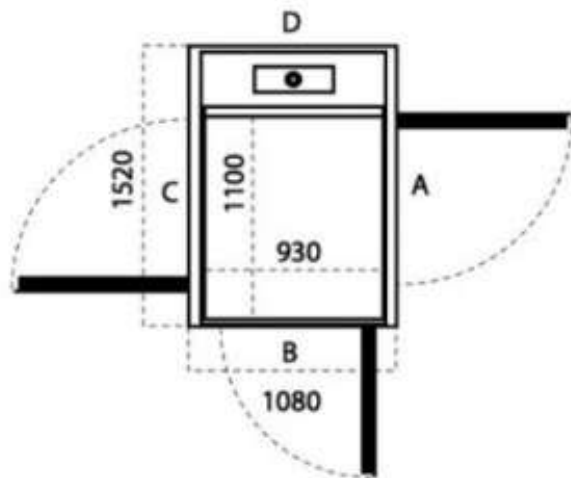

As Small As 1 M²

S4 300 KG PLATFORM SIZE (WXD) MM

Platform size	1100 x 930
Finished size	1460 x 972
Cut-Out Size	1520 x 1080

M3 400 KG PLATFORM SIZE (WXD) MM

Platform size	1000 x 1267
Finished size	1360 x 1309
Cut-Out Size	1420 x 1430

L4 500 KG PLATFORM SIZE (WXD) MM

Platform size	1100 x 1467
Finished size	1460 x 1509
Cut-Out Size	1520 x 1630